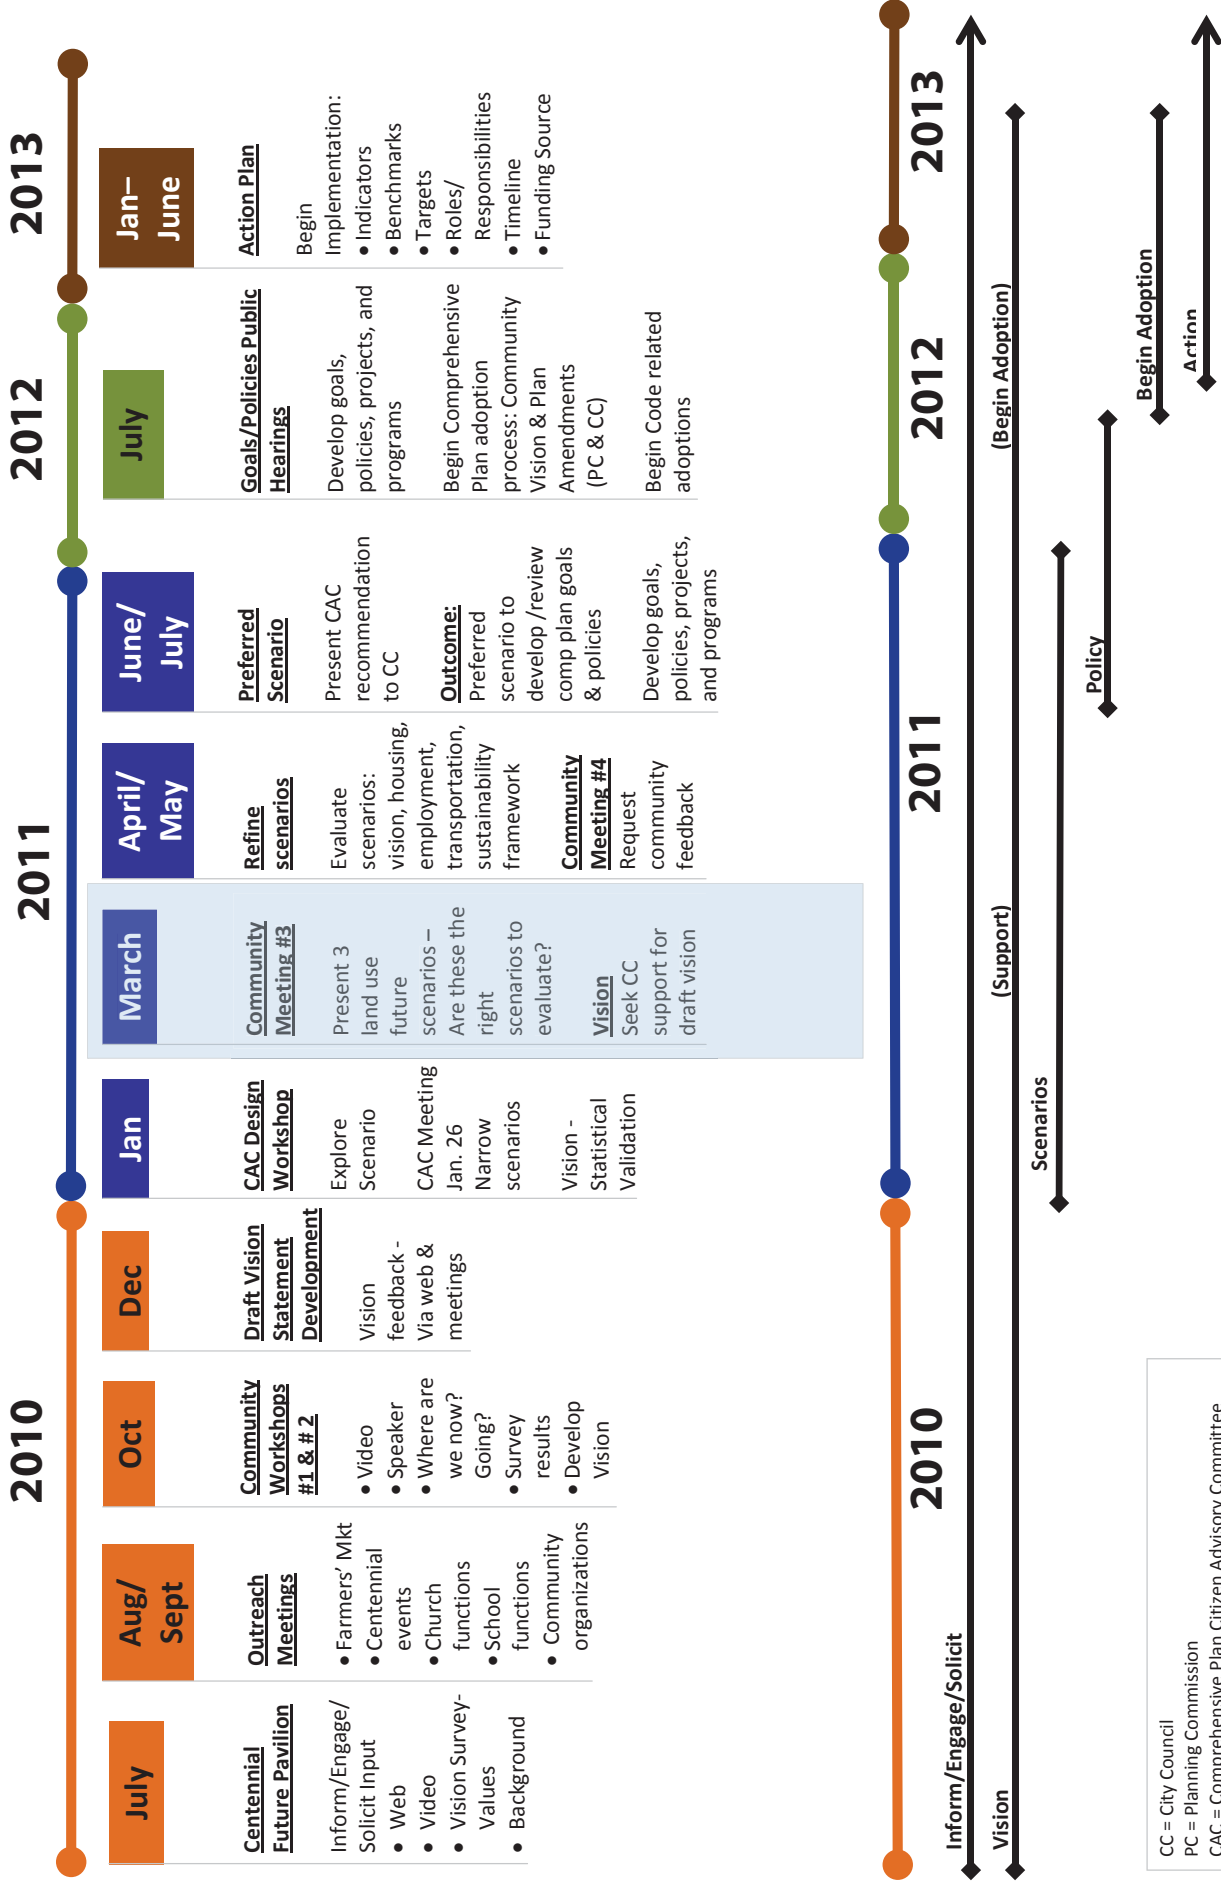

TIME LINE

CC = City Council
PC = Planning Commission
CAC = Comprehensive Plan Citizen Advisory Committee